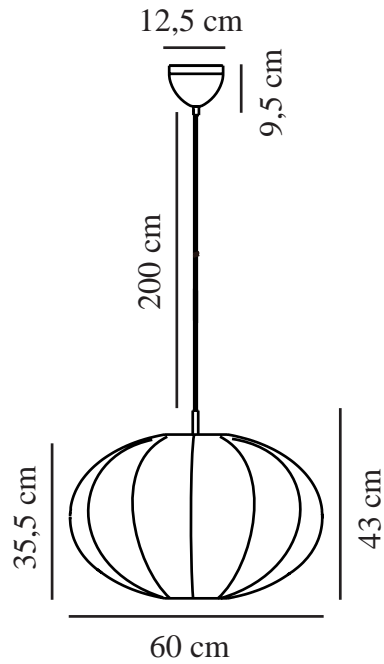

AERON 60 | PENDANT | WHITE

2312173001

nordlux®

Voltage (V): 220-240 Volt
IP degree: IP20
Maximum bulb wattage (W): 40
Class (Class 1, Class 2, Class 3):
Class 2 (Double isolated)
Socket type: E27
Parallel connection: False

Primary material: Textile
Secondary material: Metal
Colour of the cable: White
Length of the cable (cm): 200
Surface material of the cable:
Plastic
Is the cable replaceable: False
Colour: White

Height (cm) : 43
Width (cm): 60
Shade Diameter (cm): 60
Lenght (cm): 60
Mount directly into insulation:
False

EAN: 5704924015687
TUN: 2326249
Item Number: 2312173001

Pcs Per Master Carton: 3
Sales Box Height (cm): 37
Sales Box Width(cm): 29
Sales Box Depth (cm): 13
Sales Box Volume m³ : 0.0139
Product net weight (kg): 0.98