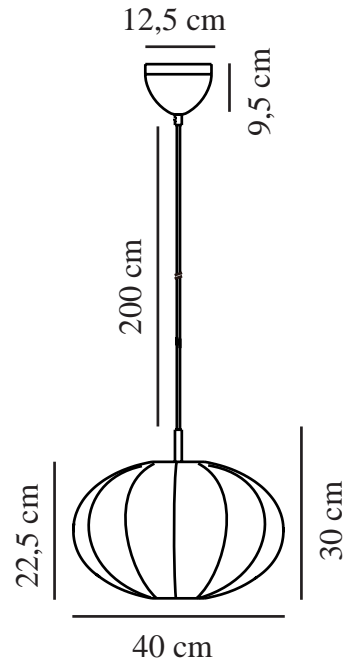

AERON 40 | PENDANT | WHITE

2312153001

nordlux®

Voltage (V): 220-240 Volt
IP degree: IP20
Maximum bulb wattage (W): 40
Class (Class 1, Class 2, Class 3):
Class 2 (Double isolated)
Socket type: E27
Parallel connection: False

Height (cm) : 30
Width (cm): 40
Shade Diameter (cm): 40
Length (cm): 40
Mount directly into insulation:
False

Pcs Per Master Carton: 3
Sales Box Height (cm): 25
Sales Box Width(cm): 18.5
Sales Box Depth (cm): 13
Sales Box Volume m³ : 0.006
Product net weight (kg): 0.72

Primary material: Textile
Secondary material: Metal
Colour of the cable: White
Length of the cable (cm): 200
Surface material of the cable:
Plastic
Is the cable replaceable: False
Colour: White

EAN: 5704924015670
TUN: 2326248
Item Number: 2312153001