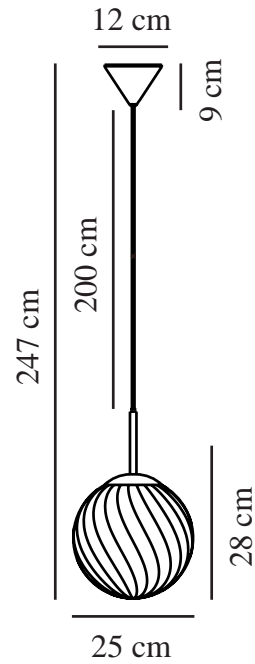

# CHISELL 25 | PENDANT | BRASS

2312073035

nordlux®

Voltage (V): 220-240 Volt  
IP degree: IP20  
Maximum bulb wattage (W): 40  
Class (Class 1, Class 2, Class 3):  
Class 2 (Double isolated)  
Socket type: E27  
Parallel connection: False

Height (cm) : 38  
Width (cm): 25  
Shade Diameter (cm): 25  
Lenght (cm): 25  
Mount directly into insulation:  
False

Pcs Per Master Carton: 3  
Sales Box Height (cm): 32  
Sales Box Width(cm): 30  
Sales Box Depth (cm): 30  
Sales Box Volume m<sup>3</sup> : 0.0288  
Product net weight (kg): 1.37

Primary material: Metal  
Secondary material: Glass  
Colour of the cable: White  
Length of the cable (cm): 200  
Surface material of the cable:  
Textile  
Is the cable replaceable: False  
Colour: Brass

EAN: 5704924015656  
TUN: 2326277  
Item Number: 2312073035

• Glamorous Art Deco style • The swirled glass dome provides a beautiful light effect

Chisell draws inspiration from the glamorous Art Deco style and features modern brass and swirled glass. The swirled glass dome casts a beautiful light effect on the wall. Chisell can be used individually or in a cluster of several lamps together to create an interesting lighting effect.