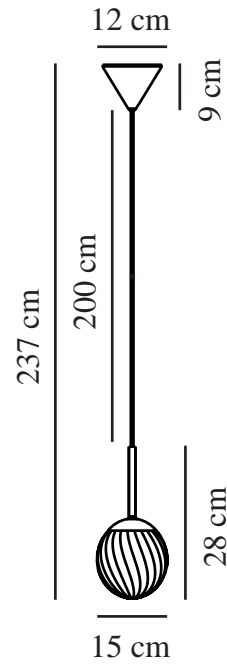

# CHISELL 15 | PENDANT | BRASS

2312053035

nordlux®

Voltage (V): 220-240 Volt  
IP degree: IP20  
Maximum bulb wattage (W): 25  
Class (Class 1, Class 2, Class 3):  
Class 2 (Double isolated)  
Socket type: E14  
Parallel connection: False

Height (cm) : 28  
Width (cm): 15  
Shade Diameter (cm): 15  
Lenght (cm): 15  
Mount directly into insulation:  
False

Pcs Per Master Carton: 3  
Sales Box Height (cm): 22  
Sales Box Width(cm): 17  
Sales Box Depth (cm): 17  
Sales Box Volume m<sup>3</sup> : 0.0064  
Product net weight (kg): 0.66

Primary material: Metal  
Secondary material: Glass  
Colour of the cable: White  
Length of the cable (cm): 200  
Surface material of the cable:  
Textile  
Is the cable replaceable: False  
Colour: Brass

EAN: 5704924015649  
TUN: 2326276  
Item Number: 2312053035

• Glamorous Art Deco style • The swirled glass dome provides a beautiful light effect

Chisell draws inspiration from the glamorous Art Deco style and features modern brass and swirled glass. The swirled glass dome casts a beautiful light effect on the wall. Chisell can be used individually or in a cluster of several lamps together to create an interesting lighting effect.