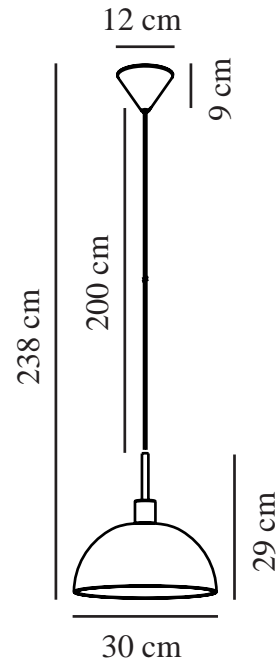

# ELLEN 30 | PENDANT | OPAL WHITE

2312003001

nordlux®

Voltage (V): 220-240 Volt  
IP degree: IP20  
Maximum bulb wattage (W): 40  
Class (Class 1, Class 2, Class 3):  
Class 2 (Double isolated)  
Socket type: E27  
Parallel connection: False

Height (cm) : 29  
Width (cm): 30  
Shade Diameter (cm): 30  
Length (cm): 30  
Mount directly into insulation:  
False

Pcs Per Master Carton: 3  
Sales Box Height (cm): 34  
Sales Box Width(cm): 34  
Sales Box Depth (cm): 19  
Sales Box Volume m<sup>3</sup> : 0.022  
Product net weight (kg): 1.25

Primary material: Glass  
Secondary material: Metal  
Colour of the cable: White  
Length of the cable (cm): 200  
Surface material of the cable:  
Plastic  
Is the cable replaceable: False  
Colour: Opal white

EAN: 5704924015632  
TUN: 2326280  
Item Number: 2312003001

• Contemporary and elegant style • Creates a soft downlight

With references to minimalist and timeless Scandinavian design, Ellen fits beautifully into most interior designs. The large round shade gives visual volume and a wide field of light, providing pleasant lighting.