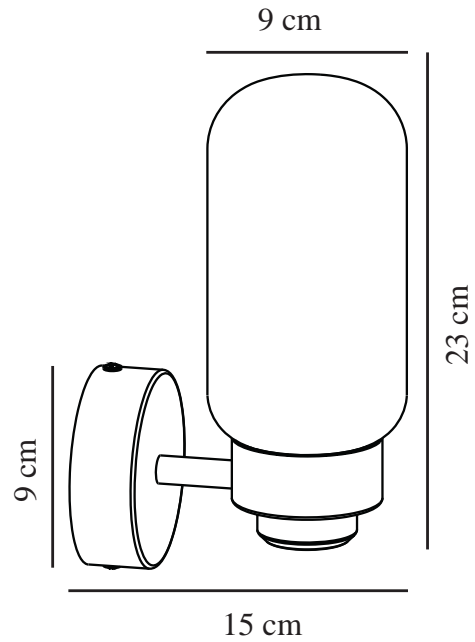

# TUTAN | WALL LIGHT | BRASS

2310551035

nordlux®

Voltage (V): 220-240 Volt  
IP degree: IP44  
Maximum bulb wattage (W): 25  
Class (Class 1, Class 2, Class 3):  
Class 2 (Double isolated)  
Socket type: E14  
Parallel connection: False

Height (cm) : 23  
Shade Diameter (cm): 9  
Projection (cm): 14.4  
EAN: 5704924016318  
TUN: 2326346  
Item Number: 2310551035

Pcs Per Master Carton: 3  
Sales Box Height (cm): 37  
Sales Box Width(cm): 14.5  
Sales Box Depth (cm): 14.5  
Sales Box Volume m<sup>3</sup> : 0.0078  
Product net weight (kg): 0.61

Primary material: Glass  
Secondary material: Metal  
Colour: Brass

• Suitable for the bathroom (IP44) • Decorative, textured glass

Tutan has an elegant rounded design with clear Art Deco references. The textured glass ensures a pleasant light that is perfect next to your bathroom mirror. Add a decorative bulb to create your own design expression.