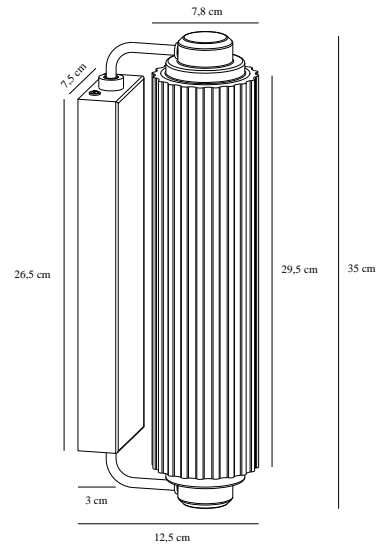

# NIMAL DOUBLE | WALL LIGHT | BLACK

2310521003

nordlux®

Voltage (V): 220-240 Volt  
IP degree: IP44  
Maximum bulb wattage (W): 25  
Class (Class 1, Class 2, Class 3):  
Class 2 (Double isolated)  
Socket type: E14  
Parallel connection: False

Height (cm) : 35  
Shade Diameter (cm): 7  
Projection (cm): 12.5  
EAN: 5704924016295  
TUN: 2326340  
Item Number: 2310521003

Pcs Per Master Carton: 3  
Sales Box Height (cm): 22  
Sales Box Width(cm): 38.5  
Sales Box Depth (cm): 9.5  
Sales Box Volume m<sup>3</sup> : 0.008  
Product net weight (kg): 1.44

Primary material: Plastic  
Secondary material: Metal  
Colour: Black

• Suitable for the bathroom (IP44) • Decorative, ribbed shade

The Nimal series is produced in a round and elegant Art Deco design with a beautiful ribbed shade. The opal white diffuser ensures a pleasant light. This wall lamp creates the perfect ambience above or beside your bathroom mirror.