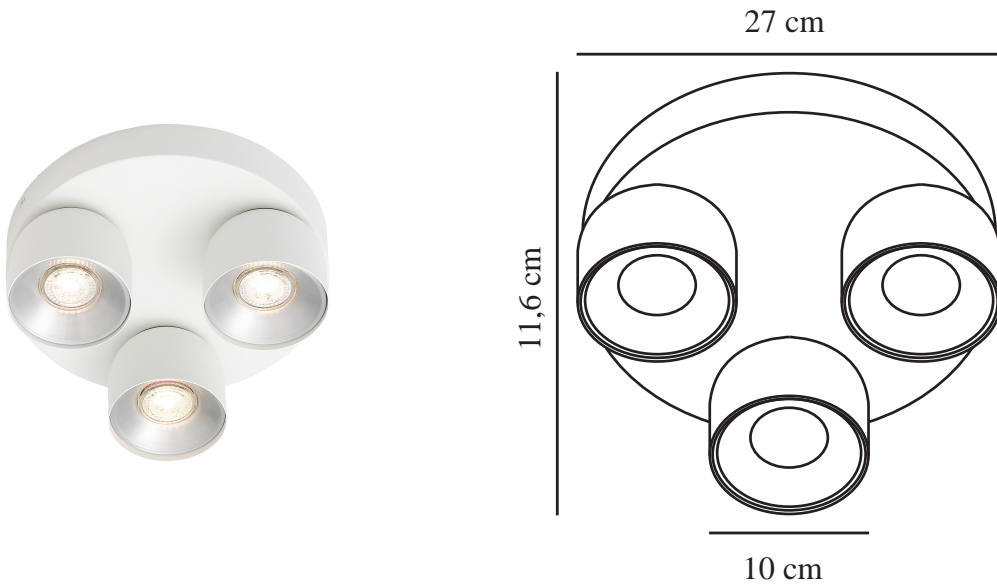

PITCHER 3-RONDEL | SPOT LIGHT | WHITE

2310420101

nordlux®

Voltage (V): 220-240 Volt
IP degree: IP20
Maximum bulb wattage (W): 10
Class (Class 1, Class 2, Class 3):
Class 2 (Double isolated)
Socket type: GU10
Parallel connection: True

Primary material: Metal
Colour of the cable: Blue & brown
Length of the cable (cm): 20
Surface material of the cable:
Plastic
Is the cable replaceable: False

Colour: White
Height (cm) : 11.6
Shade Diameter (cm): 10
Tilt Angle (°): 55
Turning Angle (°): 350

EAN: 5704924016219
TUN: 2326265
Item Number: 2310420101

Pcs Per Master Carton: 3
Sales Box Height (cm): 13
Sales Box Width(cm): 29
Sales Box Depth (cm): 29
Sales Box Volume m³ : 0.0109
Product net weight (kg): 1.59

- Smooth, rounded design
- Hidden tilt hinge
- Directional light

Pitcher has a smooth, rounded design with a hidden tilt hinge that enables you to angle the light in all directions. Place the spots in a hallway, corridor or office and angle the light in the direction you prefer.