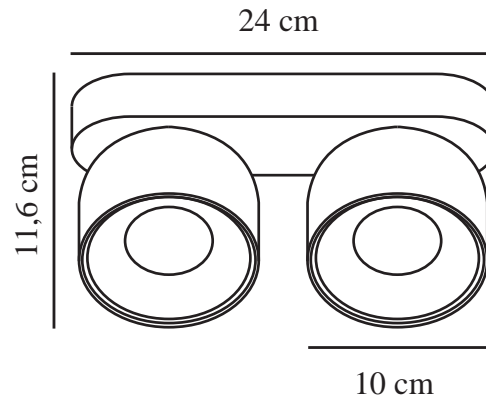

PITCHER 2-SPOT | SPOT LIGHT | BLACK

2310410103

nordlux®

Voltage (V): 220-240 Volt
IP degree: IP20
Maximum bulb wattage (W): 10
Class (Class 1, Class 2, Class 3):
Class 2 (Double isolated)
Socket type: GU10
Parallel connection: True

Colour: Black
Height (cm) : 11.6
Shade Diameter (cm): 10
Length (cm): 24
Tilt Angle (°): 55
Turning Angle (°): 350

Pcs Per Master Carton: 3
Sales Box Height (cm): 13
Sales Box Width(cm): 29.5
Sales Box Depth (cm): 11.5
Sales Box Volume m³ : 0.0044
Product net weight (kg): 1.05

Primary material: Metal
Colour of the cable: Blue & brown
Length of the cable (cm): 20
Surface material of the cable:
Plastic
Is the cable replaceable: False

EAN: 5704924016202
TUN: 2326264
Item Number: 2310410103

- Smooth, rounded design
- Hidden tilt hinge
- Directional light

Pitcher has a smooth, rounded design with a hidden tilt hinge that enables you to angle the light in all directions. Place the spots in a long hallway or use it to accentuate certain interior details, e.g. a gallery wall.