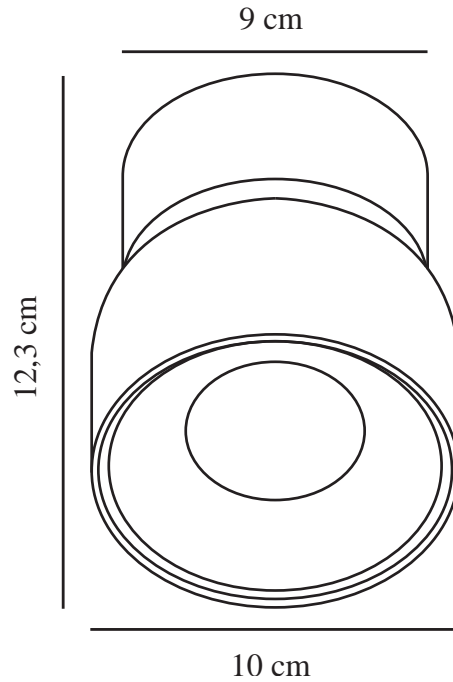

# PITCHER | SPOT LIGHT | BLACK

2310400103

nordlux®

Voltage (V): 220-240 Volt  
IP degree: IP20  
Maximum bulb wattage (W): 10  
Class (Class 1, Class 2, Class 3):  
Class 2 (Double isolated)  
Socket type: GU10  
Parallel connection: False

Primary material: Metal  
Colour of the cable: Blue & brown  
Length of the cable (cm): 20  
Is the cable replaceable: False  
Colour: Black

Height (cm) : 12.3  
Shade Diameter (cm): 10  
Tilt Angle (°): 55  
Turning Angle (°): 350

EAN: 5704924016189  
TUN: 2326270  
Item Number: 2310400103  
Pcs Per Master Carton: 3

Sales Box Height (cm): 13.5  
Sales Box Width(cm): 11.5  
Sales Box Depth (cm): 11.5  
Sales Box Volume m<sup>3</sup> : 0.0018  
Product net weight (kg): 0.525

- Smooth, rounded design
- Hidden tilt hinge
- Directional light

Pitcher has a smooth, rounded design with a hidden tilt hinge that enables you to angle the light in all directions. Place multiple spots in a long hallway, or use it to accentuate certain interior details, e.g. a gallery wall.