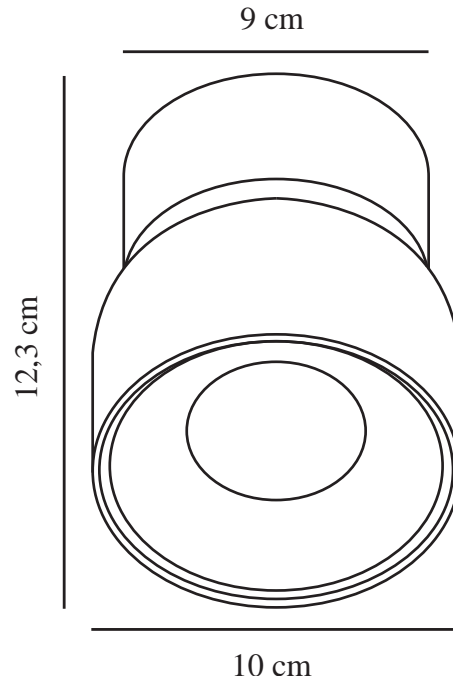

# PITCHER | SPOT LIGHT | WHITE

2310400101

nordlux®

Voltage (V): 220-240 Volt  
IP degree: IP20  
Maximum bulb wattage (W): 10  
Class (Class 1, Class 2, Class 3):  
Class 2 (Double isolated)  
Socket type: GU10  
Parallel connection: False

Primary material: Metal  
Colour of the cable: Blue & brown  
Length of the cable (cm): 20  
Is the cable replaceable: False  
Colour: White

Height (cm) : 12.3  
Shade Diameter (cm): 10  
Tilt Angle (°): 55  
Turning Angle (°): 350  
EAN: 5704924016172  
TUN: 2326269  
Item Number: 2310400101  
Pcs Per Master Carton: 3

Sales Box Height (cm): 13.5  
Sales Box Width(cm): 11.5  
Sales Box Depth (cm): 11.5  
Sales Box Volume m<sup>3</sup> : 0.0018  
Product net weight (kg): 0.525

- Smooth, rounded design
- Hidden tilt hinge
- Directional light