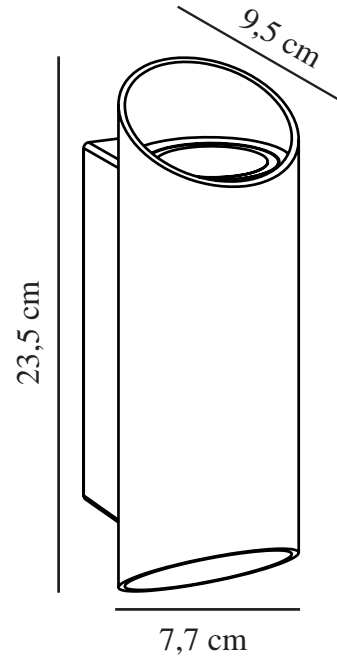

NICO ROUND 22 | WALL LIGHT | ANTHRACITE

2218231050

nordlux®

Voltage (V): 220-240 Volt
IP degree: IP54
Maximum bulb wattage (W): 35
Class (Class 1, Class 2, Class 3):
Class 1 (Earth contact)
Socket type: GU10
Parallel connection: True

Primary material: Aluminium
Secondary material: Glass
Suitable for Seaside: False
Colour: Anthracite

Height (cm) : 23.5
Width (cm): 7.7
Shade Diameter (cm): 7.7
Projection (cm): 9.5

EAN: 5704924010989
TUN: 2276873
Item Number: 2218231050

Pcs Per Master Carton: 3
Sales Box Height (cm): 24.5
Sales Box Width(cm): 10.5
Sales Box Depth (cm): 9
Sales Box Volume m³ : 0.0023
Product net weight (kg): 0.84

- Lights both up and down • Easy installation
- Parallel connection possible