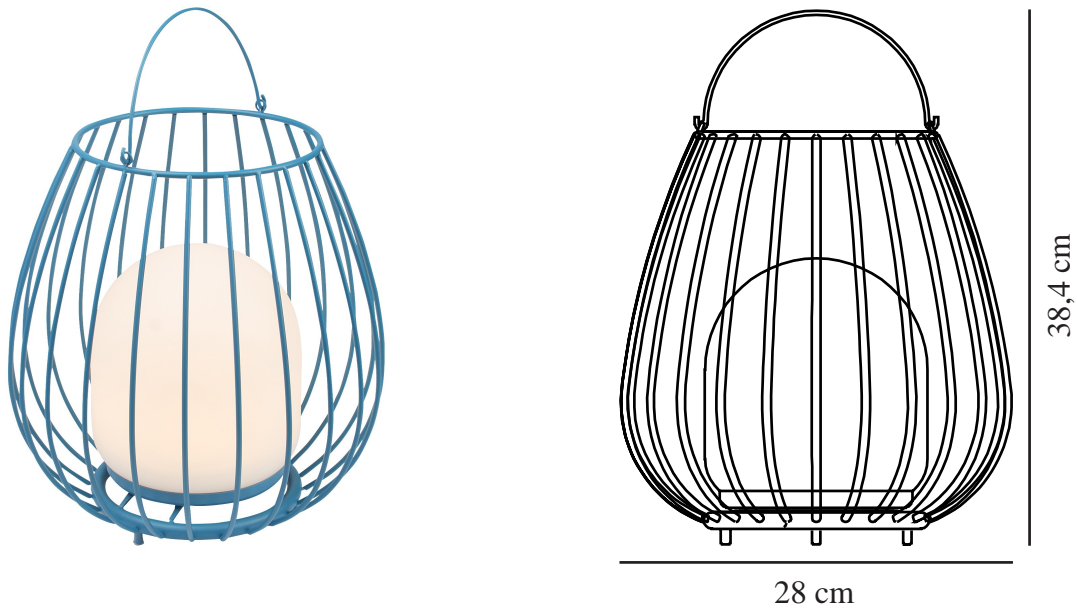

JIM TO-GO | BATTERY LIGHT | BLUE

2218105006

nordlux®

IP degree: IP54
Class (Class 1, Class 2, Class 3):
Class 3 (12V)
Socket type: LED – Non-
replaceable light source
Switch placement: On the
table/ground base

Primary material: Metal
Secondary material: Plastic
Colour of the cable: White
Length of the cable (cm): 100
Surface material of the cable:
Plastic
Suitable for Seaside: False

Colour: Blue
Height (cm) : 30.3
Width (cm): 28
Shade Diameter (cm): 16
Length (cm): 28
EAN: 5704924010712
TUN: 2276885
Item Number: 2218105006
Pcs Per Master Carton: 4

Sales Box Height (cm): 32.5
Sales Box Width(cm): 29.5
Sales Box Depth (cm): 29.5
Sales Box Volume m³ : 0.0283
Product net weight (kg): 1.54

Brightness of light (Lumen): 300
Colour temperature (Kelvin): 2700
Ra-value : 80
Lifetime (hours): 30000
Battery lasting time for each
lumen: 300lm/5h; 150lm/10h;
75lm/18h
Battery recharging 0%-100% (h):
7
Energy class: Exempt
Actual watt (W): 3

• Portable and re-chargeable with included Micro-USB cable • High lumen output (300 lumen)

• 3-step Moodmaker™ • Long LED lifespan (30,000 hours)

Jim is designed by Danish design duo Says Who. The series has a rounded, airy silhouette and a practical handle that makes it easy to place wherever you need it. The portable lamp is battery powered and has Moodmaker™ functionality that makes it possible to adjust the light in three different light settings - perfect to set the right ambience on the terrace, balcony or in the garden. The lamp is easily charged with the included USB cable.