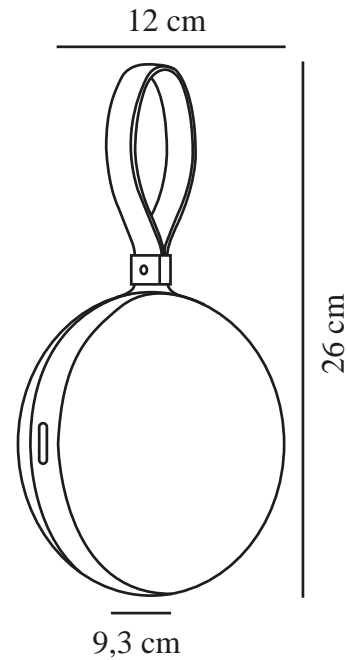

BRING TO-GO 12 | BATTERY LIGHT | WHITE/YELLOW

2218013026

nordlux®

Voltage (V): 3,7 Volt
IP degree: IP54
Class (Class 1, Class 2, Class 3):
Class 3 (12V)
Socket type: LED – Non-
replaceable light source
Switch placement: Inside the
fixture
Parallel connection: False

Primary material: Plastic
Secondary material: Plastic
Colour of the cable: Black
Length of the cable (cm): 100
Surface material of the cable:
Plastic
Is the cable replaceable: True
Suitable for Seaside: False

Colour: White/yellow

Height (cm) : 26
Shade Diameter (cm): 12
Shade Height (cm): 12
Lenght (cm): 12
Projection (cm): 9.3

EAN: 5704924014758
TUN: 2310404
Item Number: 2218013026
Pcs Per Master Carton: 3

Sales Box Height (cm): 13
Sales Box Width(cm): 10
Sales Box Depth (cm): 13
Sales Box Volume m³ : 0.0017
Product net weight (kg): 0.229