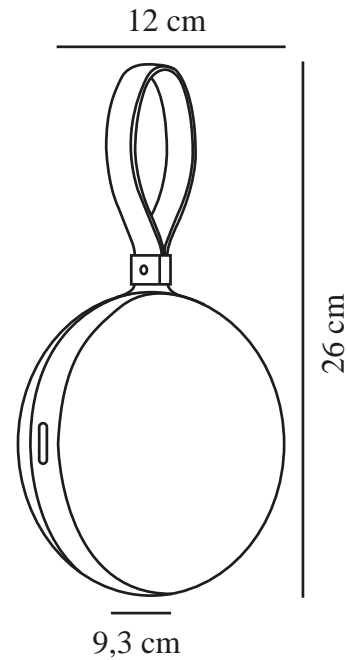

BRING TO-GO 12 | BATTERY LIGHT | WHITE/GREEN

nordlux®

2218013023

Voltage (V): 3,7 Volt
IP degree: IP54
Class (Class 1, Class 2, Class 3):
Class 3 (12V)
Socket type: LED – Non-
replaceable light source
Switch placement: On the fixture
Parallel connection: False

Primary material: Plastic
Secondary material: Plastic
Colour of the cable: Black
Length of the cable (cm): 100
Surface material of the cable:
Plastic
Is the cable replaceable: True
Suitable for Seaside: False
Colour: White/green

Height (cm) : 26
Shade Diameter (cm): 12
Shade Height (cm): 12
Length (cm): 12
Projection (cm): 9.3

EAN: 5704924014734
TUN: 2310400
Item Number: 2218013023
Pcs Per Master Carton: 3
Sales Box Height (cm): 13

Sales Box Width(cm): 10
Sales Box Depth (cm): 13
Sales Box Volume m³ : 0.0017
Product net weight (kg): 0.229

Brightness of light (Lumen): 70
Colour temperature (Kelvin): 2700
Ra-value : 80
Lifetime (hours): 30000
Battery lasting time for each
lumen: 70lm/8h; 20lm/24h
Battery recharging 0%-100% (h):
6
Energy class: Exempt
Actual watt (W): 1