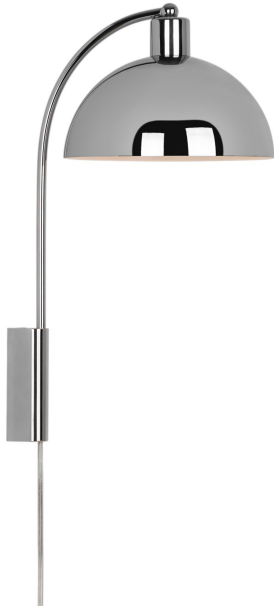

ELLEN 20 | WALL LIGHT | CHROME

2213721033

nordlux®

Voltage (V): 220-240 Volt
IP degree: IP20
Maximum bulb wattage (W): 40
Class (Class 1, Class 2, Class 3):
Class 2 (Double isolated)
Socket type: E14
Switch placement: On the cable
Parallel connection: False

Primary material: Metal
Secondary material: Plastic
Colour of the cable: Clear
Length of the cable (cm): 150
Surface material of the cable:
Plastic
Is the cable replaceable: False
Colour: Chrome

Height (cm) : 43
Width (cm): 26
Shade Diameter (cm): 20
Lenght (cm): 26
Mount directly into insulation:
False

• Contemporary and elegant style • Creates a soft downlight

With references to minimalist and timeless Scandinavian design, Ellen fits beautifully into most interior designs. The rounded shade creates an elegant and contemporary contrast to the lightweight frame and contributes visual volume and a wide field of light. The Ellen wall lamp is perfect for creating a soft and pleasant light next to your bed or sofa.