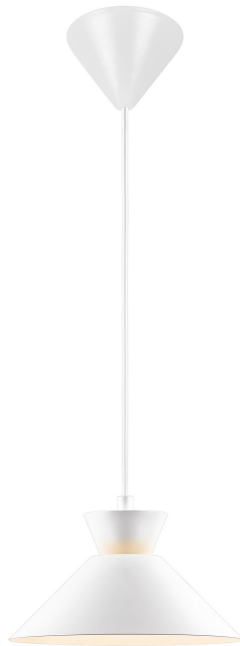

DIAL 25 | PENDANT | WHITE

2213333001

nordlux®

Voltage (V): 220-240 Volt
IP degree: IP20
Maximum bulb wattage (W): 40
Class (Class 1, Class 2, Class 3):
Class 2 (Double isolated)
Socket type: E27
Parallel connection: False

Primary material: Metal
Secondary material: Plastic
Colour of the cable: White
Length of the cable (cm): 200
Surface material of the cable:
Plastic
Is the cable replaceable: False
Colour: White

Height (cm) : 13.5
Width (cm): 25
Shade Diameter (cm): 25
Lenght (cm): 25
EAN: 5704924011979
TUN: 2276996
Item Number: 2213333001
Pcs Per Master Carton: 3

Sales Box Height (cm): 30
Sales Box Width(cm): 30
Sales Box Depth (cm): 18
Sales Box Volume m³ : 0.0162
Product net weight (kg): 0.67

- Nordic simplicity with clean lines
- Decorative uplight effect creating a floating vibe
- Updated look from the fifties and sixties

Dial is a modern and contemporary family inspired by distinctive lighting designs from the 50s. The style is Nordic and streamlined, with an open and geometric shape that allows for lots of light to shine through. The open shade creates a decorative uplight effect when the light is turned on.