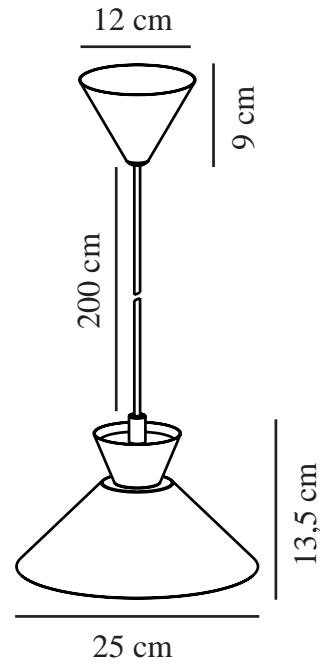

DIAL 25 | PENDANT | WHITE

2213333001

nordlux®

Voltage (V): 220-240 Volt
IP degree: IP20
Maximum bulb wattage (W): 40
Class (Class 1, Class 2, Class 3):
Class 2 (Double isolated)
Socket type: E27
Parallel connection: False

Primary material: Metal
Secondary material: Plastic
Colour of the cable: White
Length of the cable (cm): 200
Surface material of the cable:
Plastic
Is the cable replaceable: False
Colour: White

Height (cm) : 13.5
Width (cm): 25
Shade Diameter (cm): 25
Lenght (cm): 25
EAN: 5704924011979
TUN: 2276996
Item Number: 2213333001
Pcs Per Master Carton: 3

Sales Box Height (cm): 30
Sales Box Width(cm): 30
Sales Box Depth (cm): 18
Sales Box Volume m³ : 0.0162
Product net weight (kg): 0.67

- Nordic simplicity with clean lines
- Decorative uplight effect creating a floating vibe
- Updated look from the fifties and sixties

Dial is a modern and contemporary family inspired by distinctive lighting designs from the 50s. The style is Nordic and streamlined, with an open and geometric shape that allows for lots of light to shine through. The open shade creates a decorative uplight effect when the light is turned on.