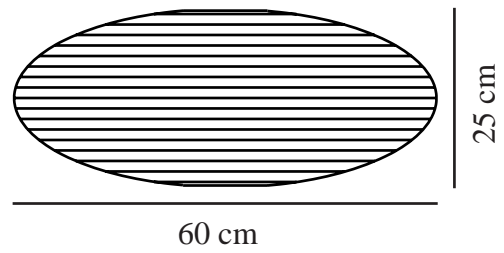

VILLO 60 | LAMP SHADE | DUSTY ROSE

2213253257

nordlux®

Maximum bulb wattage (W): 15
Parallel connection: False

Primary material: Paper
Secondary material: Metal
Colour: Dusty rose

Height (cm) : 24

Shade Diameter (cm): 60
Length (cm): 60
Mount directly into insulation:
False

EAN: 5704924016370
TUN: 2333890
Item Number: 2213253257
Pcs Per Master Carton: 12
Sales Box Height (cm): 0.5

Sales Box Width(cm): 62
Sales Box Depth (cm): 63
Sales Box Volume m³ : 0.002
Product net weight (kg): 0.165