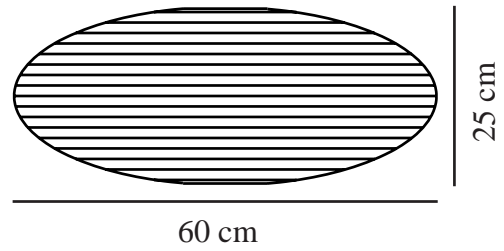

# VILLO 60 | LAMP SHADE | YELLOW

2213253226

nordlux®

Maximum bulb wattage (W): 15  
Parallel connection: False

Primary material: Paper  
Secondary material: Metal  
Colour: Yellow

Height (cm) : 24

Shade Diameter (cm): 60  
Lenght (cm): 60  
Mount directly into insulation:  
False

EAN: 5704924016356  
TUN: 2333888  
Item Number: 2213253226  
Pcs Per Master Carton: 12  
Sales Box Height (cm): 0.5

Sales Box Width(cm): 62  
Sales Box Depth (cm): 63  
Sales Box Volume m<sup>3</sup> : 0.002  
Product net weight (kg): 0.165