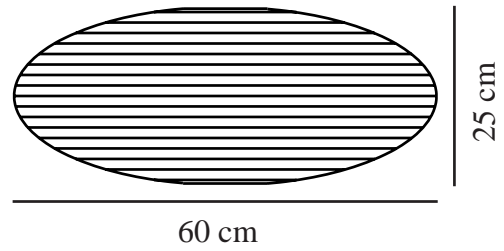

VILLO 60 | LAMP SHADE | DUSTY GREEN

2213253223

nordlux®

Maximum bulb wattage (W): 15
Parallel connection: False

Primary material: Paper
Secondary material: Metal
Colour: Dusty green

Height (cm) : 24

Shade Diameter (cm): 60
Length (cm): 60
Mount directly into insulation:
False

EAN: 5704924016363
TUN: 2333886
Item Number: 2213253223
Pcs Per Master Carton: 12
Sales Box Height (cm): 0.5

Sales Box Width(cm): 62
Sales Box Depth (cm): 63
Sales Box Volume m³ : 0.002
Product net weight (kg): 0.165