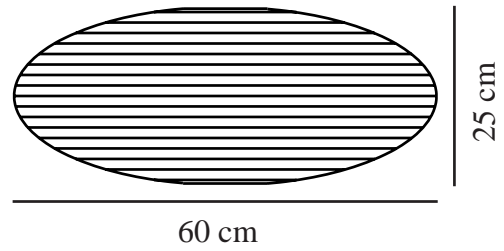

VILLO 60 | LAMP SHADE | BROWN

2213253218

nordlux®

Maximum bulb wattage (W): 15
Parallel connection: False

Primary material: Paper
Secondary material: Metal
Colour: Brown

Height (cm) : 24

Shade Diameter (cm): 60
Length (cm): 60
Mount directly into insulation:
False

EAN: 5704924016332
TUN: 2333884
Item Number: 2213253218
Pcs Per Master Carton: 12
Sales Box Height (cm): 0.5

Sales Box Width(cm): 62
Sales Box Depth (cm): 63
Sales Box Volume m³ : 0.002
Product net weight (kg): 0.165