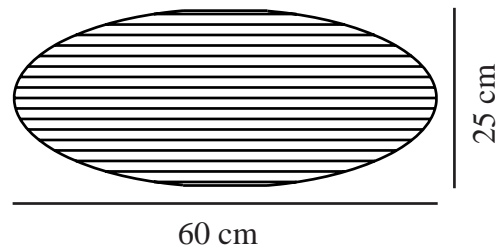

VILLO 60 | LAMP SHADE | BEIGE

2213253209

nordlux®

Maximum bulb wattage (W): 15
Parallel connection: False

Primary material: Paper
Secondary material: Metal
Colour: Beige

Height (cm) : 24

Shade Diameter (cm): 60
Length (cm): 60
Mount directly into insulation:
False

EAN: 5704924016349
TUN: 2333879
Item Number: 2213253209
Pcs Per Master Carton: 12
Sales Box Height (cm): 0.5

Sales Box Width(cm): 62
Sales Box Depth (cm): 63
Sales Box Volume m³ : 0.002
Product net weight (kg): 0.165