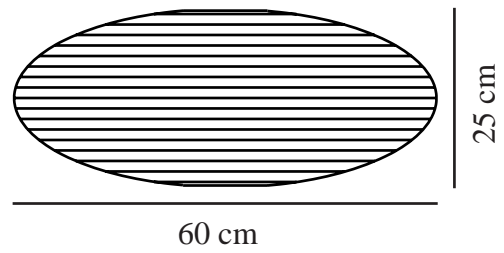

VILLO 60 | LAMP SHADE | PURPLE

2213253207

nordlux®

Maximum bulb wattage (W): 15
Parallel connection: False

Primary material: Paper
Secondary material: Metal
Colour: Purple

Height (cm) : 24
Width (cm): 60
Shade Diameter (cm): 60
Lenght (cm): 60

EAN: 5704924018855
TUN: 2378758
Item Number: 2213253207
Pcs Per Master Carton: 12

Sales Box Height (cm): 0.5
Sales Box Width(cm): 62
Sales Box Depth (cm): 63
Sales Box Volume m³ : 0.002
Product net weight (kg): 0.165