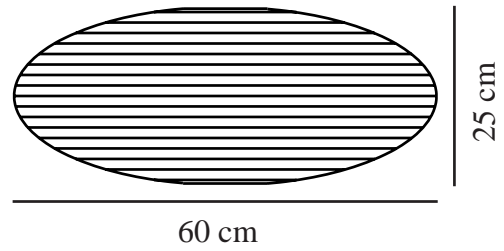

VILLO 60 | LAMP SHADE | BLUE

2213253206

nordlux®

Maximum bulb wattage (W): 15
Parallel connection: False

Primary material: Paper
Secondary material: Metal
Colour: Blue

Height (cm) : 24
Width (cm): 60
Shade Diameter (cm): 60
Lenght (cm): 60

EAN: 5704924018848
TUN: 2378757
Item Number: 2213253206
Pcs Per Master Carton: 12

Sales Box Height (cm): 0.5
Sales Box Width(cm): 62
Sales Box Depth (cm): 63
Sales Box Volume m³ : 0.002
Product net weight (kg): 0.165