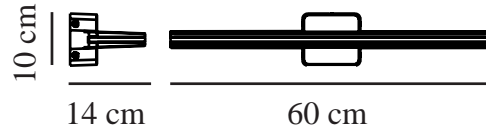

TINIA 60 | WALL LIGHT | BLACK

2210141003

nordlux®

Voltage (V): 220-240 Volt
IP degree: IP44
Class (Class 1, Class 2, Class 3):
Class 2 (Double isolated)
Socket type: LED – Non-
replaceable light source
Parallel connection: False

Primary material: Plastic
Secondary material: Metal
Colour: Black

Height (cm) : 10
Width (cm): 60
Projection (cm): 14

EAN: 5704924012570
TUN: 2277007
Item Number: 2210141003
Pcs Per Master Carton: 3

Sales Box Height (cm): 14.3
Sales Box Width(cm): 60.4
Sales Box Depth (cm): 10.3
Sales Box Volume m³ : 0.0089
Product net weight (kg): 0.94

Brightness of light (Lumen): 1800
Colour temperature (Kelvin):
3000/4000
Ra-value : 90
Lifetime (hours): 25000
Energy class: E
Actual watt (W): 24

- Suitable for the bathroom (IP44) • High lumen output (1600 lumen) • 3-step Moodmaker™ dimming using your standard wall switch
- Lights both up and down • Long LED lifespan (25,000 hours)

Tinia is a modern wall light that is perfect above or next to the bathroom mirror or cabinet. It provides a high light output that can be dimmed using the built-in Moodmaker™ function.

ENERGY

Nordlux
2210141003

A
B
C
D
E
F
G

E

21
kWh/1000h

2019/2015