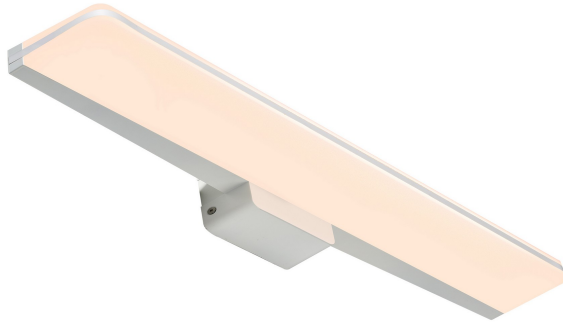

TINIA 60 | WALL LIGHT | WHITE

2210141001

nordlux®

Voltage (V): 220-240 Volt
IP degree: IP44
Class (Class 1, Class 2, Class 3):
Class 2 (Double isolated)
Socket type: LED – Non-
replaceable light source
Parallel connection: False

Primary material: Plastic
Secondary material: Metal
Colour: White

Height (cm) : 10
Width (cm): 60
Projection (cm): 14

EAN: 5704924016325
TUN: 2326345
Item Number: 2210141001
Pcs Per Master Carton: 3

Sales Box Height (cm): 14.3
Sales Box Width(cm): 60.4
Sales Box Depth (cm): 10.3
Sales Box Volume m³ : 0.0089
Product net weight (kg): 0.94

Brightness of light (Lumen): 1800
Colour temperature (Kelvin):
3000/4000
Ra-value : 90
Lifetime (hours): 25000
Energy class: E
Actual watt (W): 24

- Suitable for the bathroom (IP44) • High lumen output (1600 lumen) • 3-step Moodmaker™ dimming using your standard wall switch
- Lights both up and down • Long LED lifespan (25,000 hours)

Tinia is a modern wall light that is perfect above or next to the bathroom mirror or cabinet. It provides a high light output that can be dimmed using the built-in Moodmaker™ function.

ENERGY

Nordlux
2210141001