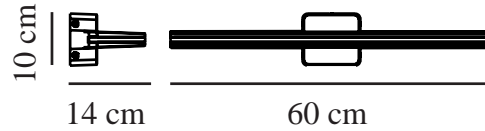

TINIA 60 | WALL LIGHT | WHITE

2210141001

nordlux®

Voltage (V): 220-240 Volt
IP degree: IP44
Class (Class 1, Class 2, Class 3):
Class 2 (Double isolated)
Socket type: LED – Non-
replaceable light source
Parallel connection: False

Primary material: Plastic
Secondary material: Metal
Colour: White

Height (cm) : 10
Width (cm): 60
Projection (cm): 14

EAN: 5704924016325
TUN: 2326345
Item Number: 2210141001
Pcs Per Master Carton: 3

Sales Box Height (cm): 14.3
Sales Box Width(cm): 60.4
Sales Box Depth (cm): 10.3
Sales Box Volume m³ : 0.0089
Product net weight (kg): 0.94

Brightness of light (Lumen): 1800
Colour temperature (Kelvin):
3000/4000
Ra-value : 90
Lifetime (hours): 25000
Energy class: E
Actual watt (W): 24

- Suitable for the bathroom (IP44) • High lumen output (1600 lumen) • 3-step Moodmaker™ dimming using your standard wall switch
- Lights both up and down • Long LED lifespan (25,000 hours)

Tinia is a modern wall light that is perfect above or next to the bathroom mirror or cabinet. It provides a high light output that can be dimmed using the built-in Moodmaker™ function.

ENERGY

Nordlux
2210141001

A
B
C
D
E
F
G

E

21
kWh/1000h

2019/2015