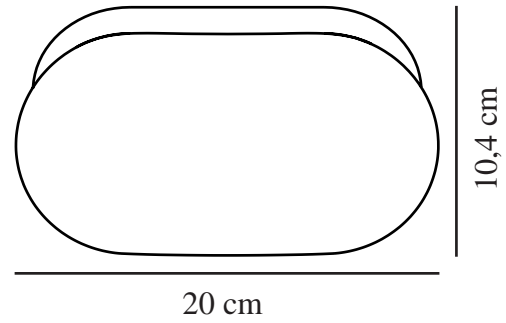

# FOAM | WALL LIGHT | WHITE

2210131001

nordlux®

Voltage (V): 230 Volt  
IP degree: IP44  
Maximum bulb wattage (W): 55  
Class (Class 1, Class 2, Class 3):  
Class 2 (Double isolated)  
Socket type: E27  
Parallel connection: True

Height (cm) : 21.75  
Width (cm): 11.76  
Projection (cm): 10.38  
EAN: 5704924012549  
TUN: 2277031  
Item Number: 2210131001

Pcs Per Master Carton: 3  
Sales Box Height (cm): 11  
Sales Box Width(cm): 17  
Sales Box Depth (cm): 27  
Sales Box Volume m<sup>3</sup> : 0.005  
Product net weight (kg): 0.2

Primary material: Plastic  
Secondary material: PMMA  
Colour: White

- Suitable for the bathroom (IP44) • Requires a retrofit E27 bulb
- Parallel connection possible

Foam is a wall light with a streamlined and simple design. The high IP rating (IP44) makes it perfect for the bathroom. Provides a diffused and pleasant light.