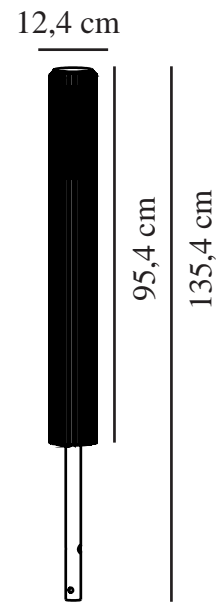

# ALUDRA 95 | GARDEN LIGHT | SEASIDE BROWN METALLIC

nordlux®

2118038261

Voltage (V): 220-240 Volt

IP degree: IP44

Maximum bulb wattage (W): 15

Class (Class 1, Class 2, Class 3):

Class 1 (Earth contact)

Socket type: E27

Parallel connection: True

Height (cm) : 95.4

Shade Diameter (cm): 12.4

EAN: 5704924022104

TUN: 2389577

Item Number: 2118038261

Pcs Per Master Carton: 3

Sales Box Height (cm): 102

Sales Box Width(cm): 14.1

Sales Box Depth (cm): 14.1

Sales Box Volume m<sup>3</sup> : 0.0203

Product net weight (kg): 3.99

Primary material: Aluminium

Secondary material: Plastic

Suitable for Seaside: True