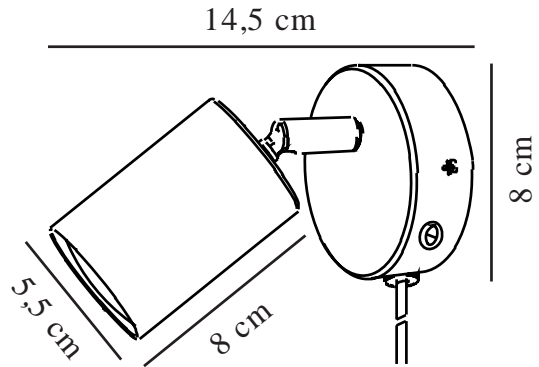

EXPLORE | WALL LIGHT | DUSTY ROSE

2113251057

nordlux®

Voltage (V): 220-240 Volt
IP degree: IP20
Maximum bulb wattage (W): 7
Class (Class 1, Class 2, Class 3):
Class 2 (Double isolated)
Socket type: GU10
Switch placement: On the wall
base
Parallel connection: False

Primary material: Metal
Secondary material: Plastic
Colour of the cable: White
Length of the cable (cm): 150
Surface material of the cable:
Plastic
Is the cable replaceable: True

Colour: Dusty rose
Height (cm) : 11.5
Width (cm): 8
Shade Diameter (cm): 5.5
Lenght (cm): 8
Tilt Angle (°): 90
Turning Angle (°): 350

EAN: 5704924018824
TUN: 2378764
Item Number: 2113251057

Pcs Per Master Carton: 6
Sales Box Height (cm): 12
Sales Box Width(cm): 11
Sales Box Depth (cm): 9
Sales Box Volume m³ : 0.0012
Product net weight (kg): 0.252

• Nordic style • Adjustable lamp for directional light

The Explore wall lamp is a small and elegant lamp with a simple design. The light is ideal as a bedside light for the children's room, teenager's room, bedroom, or anywhere that needs a small, directional light.