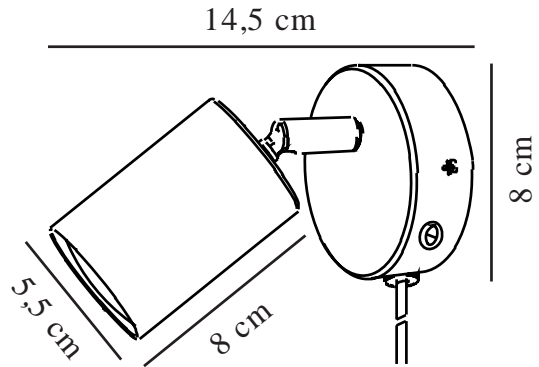

# EXPLORE | WALL LIGHT | BLUE

2113251006

nordlux®

Voltage (V): 220-240 Volt  
IP degree: IP20  
Maximum bulb wattage (W): 7  
Class (Class 1, Class 2, Class 3):  
Class 2 (Double isolated)  
Socket type: GU10  
Switch placement: On the wall  
base  
Parallel connection: False

Primary material: Metal  
Secondary material: Plastic  
Colour of the cable: White  
Length of the cable (cm): 150  
Surface material of the cable:  
Plastic  
Is the cable replaceable: True

Colour: Blue  
Height (cm) : 11.5  
Width (cm): 8  
Shade Diameter (cm): 5.5  
Length (cm): 8  
Tilt Angle (°): 90  
Turning Angle (°): 350

EAN: 5704924018817  
TUN: 2378763  
Item Number: 2113251006

Pcs Per Master Carton: 6  
Sales Box Height (cm): 12  
Sales Box Width(cm): 11  
Sales Box Depth (cm): 9  
Sales Box Volume m<sup>3</sup> : 0.0012  
Product net weight (kg): 0.252

• Nordic style • Adjustable lamp for directional light

The Explore wall lamp is a small and elegant lamp with a simple design. The light is ideal as a bedside light for the children's room, teenager's room, bedroom, or anywhere that needs a small, directional light.