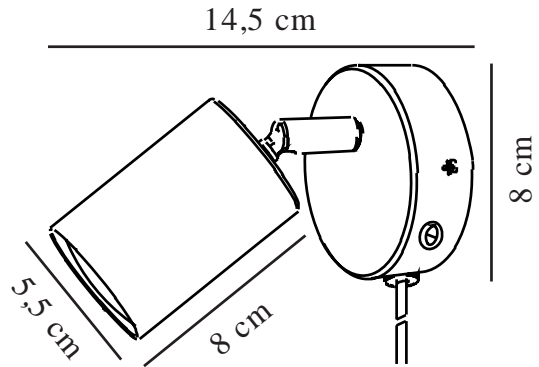

# EXPLORE | WALL LIGHT | WHITE

2113251001

nordlux®

Voltage (V): 220-240 Volt  
IP degree: IP20  
Maximum bulb wattage (W): 7  
Class (Class 1, Class 2, Class 3):  
Class 2 (Double isolated)  
Socket type: GU10  
Switch placement: On the wall  
base  
Parallel connection: False

Primary material: Metal  
Secondary material: Ceramic  
Colour of the cable: Clear  
Length of the cable (cm): 150  
Surface material of the cable:  
Plastic  
Is the cable replaceable: True

Colour: White  
Height (cm) : 11.5  
Width (cm): 8  
Shade Diameter (cm): 5.5  
Length (cm): 8  
Tilt Angle (°): 90  
Turning Angle (°): 350

EAN: 5704924009488  
TUN: 2258625  
Item Number: 2113251001

Pcs Per Master Carton: 6  
Sales Box Height (cm): 12  
Sales Box Width(cm): 11  
Sales Box Depth (cm): 9  
Sales Box Volume m<sup>3</sup> : 0.0012  
Product net weight (kg): 0.252

- Contemporary and simple style
- Adjustable lamp head for a directional light

The Explore wall light from Nordlux is a small and elegant light with a simple design. The light is ideal as a bedside light for the children's room, teenager's room, bedroom, or in the cottage.