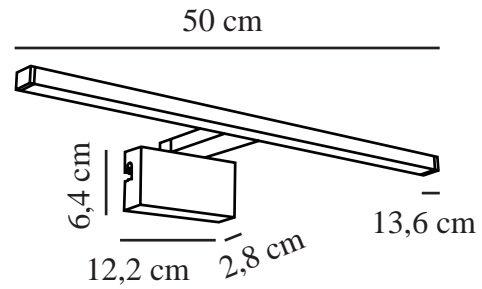

MARLEE 50 3000K | WALL LIGHT | CHROME

2110701033

nordlux®

Voltage (V): 220-240 Volt
IP degree: IP44
Class (Class 1, Class 2, Class 3):
Class 2 (Double isolated)
Socket type: LED – Non-
replaceable light source
Parallel connection: False

Primary material: Metal
Secondary material: Plastic
Colour: Chrome

Height (cm) : 9.6
Width (cm): 50
Length (cm): 50
Projection (cm): 14.2

EAN: 5704924017100
TUN: 2357933
Item Number: 2110701033
Pcs Per Master Carton: 3

Sales Box Height (cm): 14.5
Sales Box Width (cm): 51.5
Sales Box Depth (cm): 4.3
Sales Box Volume m³: 0.0032
Product net weight (kg): 0.355

Brightness of light (Lumen): 800
Colour temperature (Kelvin): 3000
Ra-value : 90
Lifetime (hours): 25000
Beam angle (°) : 120
Candela (cd) (for directional
lamp only): 0
Energy class: F
Actual watt (W): 8.9

Marlee is the perfect bathroom mirror light, produced in a slim, rectangular design. Easy to mount onto a cabinet, on a mirror or on the wall. Marlee provides pleasant, yet practical, downwards light. High IP rating (IP44) makes it suitable for the bathroom.