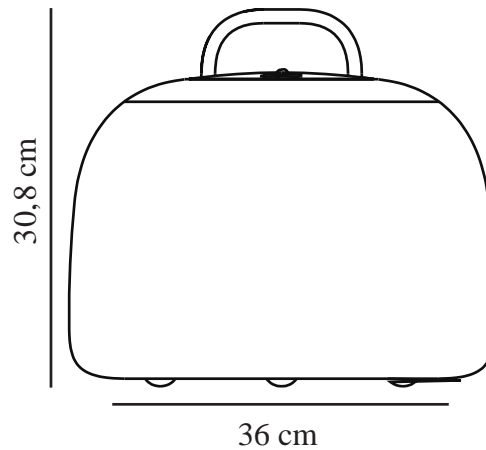

KETTLE TO-GO 36 | BATTERY LIGHT | WHITE/RED nordlux®

2018013002

Voltage (V): 3,7 Volt
IP degree: IP65
Class (Class 1, Class 2, Class 3):
Class 3 (12V)
Socket type: LED – Non-
replaceable light source
Switch placement: On the fixture
Parallel connection: False

Primary material: Plastic
Secondary material: Plastic
Colour of the cable: Black
Length of the cable (cm): 150
Surface material of the cable:
Plastic
Is the cable replaceable: True
Suitable for Seaside: False
Colour: White/red

Height (cm) : 30.8
Width (cm): 36
Length (cm): 36
Projection (cm): 36

EAN: 5704924012884
TUN: 2277044
Item Number: 2018013002
Pcs Per Master Carton: 3
Sales Box Height (cm): 32

Sales Box Width(cm): 36.5
Sales Box Depth (cm): 36.5
Sales Box Volume m³ : 0.0426
Product net weight (kg): 1.5

Brightness of light (Lumen): 450
Colour temperature (Kelvin): 2700
Ra-value : 82.7
Lifetime (hours): 25000
Beam angle (°) : 120
Candela (cd) (for directional
lamp only): 344
Battery lasting time for each
lumen: 450lm/6h;
300lm/9h, 150lm/18h
Battery recharging 0%-100% (h):
8
Energy class: E
Actual watt (W): 6.8