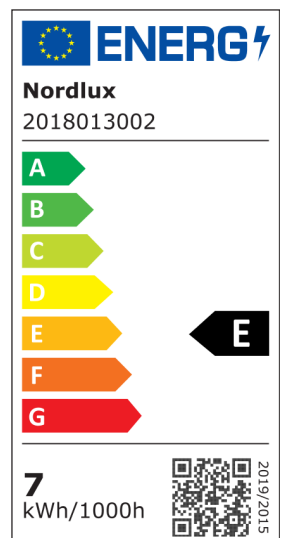

KETTLE TO-GO 36 | BATTERY LIGHT | WHITE/RED nordlux®

2018013002

Voltage (V): 3,7 Volt
IP degree: IP65
Class (Class 1, Class 2, Class 3):
Class 3 (12V)
Socket type: LED – Non-
replaceable light source
Switch placement: On the fixture
Parallel connection: False

Primary material: Plastic
Secondary material: Plastic
Colour of the cable: Black
Length of the cable (cm): 150
Surface material of the cable:
Plastic
Is the cable replaceable: True
Suitable for Seaside: False
Colour: White/red

Brightness of light (Lumen): 450
Colour temperature (Kelvin): 2700
Ra-value : 82.7
Lifetime (hours): 25000
Beam angle (°) : 120
Candela (cd) (for directional
lamp only): 344
Battery lasting time for each
lumen: 450lm/6h;
300lm/9h, 150lm/18h
Battery recharging 0%-100% (h):
8
Energy class: E
Actual watt (W): 6.8