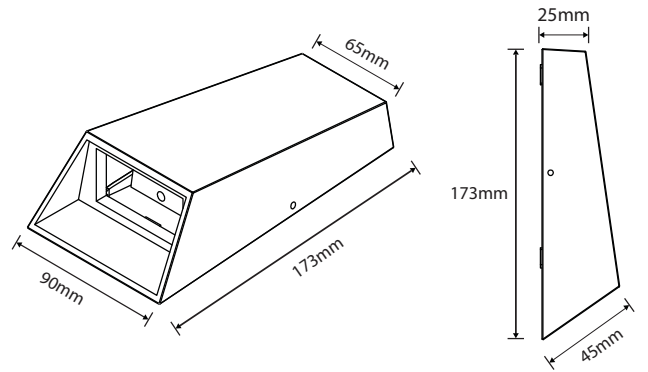

TECHNICAL INFORMATION

Power: 6W (2 x 3W)
CCT: 3000K (Warm White)
Lumens: 400 lm
Up Beam Angle: 25°
Down Beam Angle: 60°
Size: 173mm x 65mm
CRI: ≥ 85

DIAGRAMS

Up Head

Light Distribution Curve (Unit: cd)

Lux Distance Curve

12.297923lx	75.841019cm	1m
3.0744808lx	151.68204cm	2m
1.3664359lx	227.52307cm	3m
0.76862019lx	303.36407cm	4m
0.49191692lx	379.20511cm	5m

Down Head

Light Distribution Curve (Unit: cd)

Lux Distance Curve

45.020996lx	22.021103cm	1m
11.255249lx	44.042206cm	2m
5.0023327lx	66.063309cm	3m
2.8138123lx	88.084412cm	4m
1.8008398lx	110.10551cm	5m