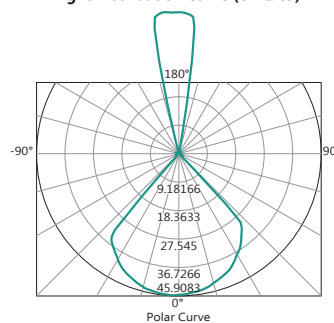

TECHNICAL INFORMATION

Power: 6W (2 x 3W)
CCT: 3000K (Warm White)
Lumens: 400 lm
Up Beam Angle: 25°
Down Beam Angle: 60°
Size: 173mm x 65mm
CRI: ≥ 85

DIAGRAMS

Up Head

Light Distribution Curve (Unit: cd)

Lux Distance Curve

12.297923lx	75.841019cm	1m
3.0744808lx	151.68204cm	2m
1.3664359lx	227.52307cm	3m
0.76862019lx	303.36407cm	4m
0.49191692lx	379.20511cm	5m

Down Head

Light Distribution Curve (Unit: cd)

Lux Distance Curve

45.020996lx	22.021103cm	1m
11.255249lx	44.042206cm	2m
5.0023327lx	66.063309cm	3m
2.8138123lx	88.084412cm	4m
1.8008398lx	110.10551cm	5m