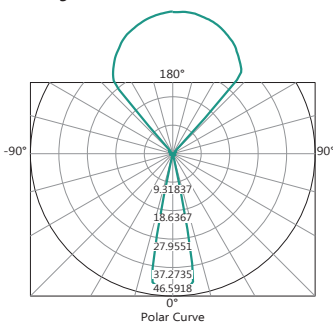

TECHNICAL INFORMATION

Power: 6W (2 x 3W)
CCT: 3000K (Warm White)
Lumens: 400 lm
Up Beam Angle: 25°
Down Beam Angle: 60°
Size: 173mm x 65mm
CRI: ≥ 85

DIAGRAMS

Up Head

Light Distribution Curve (Unit: cd)

Lux Distance Curve

12.297923lx	75.841019cm	1m
3.0744808lx	151.68204cm	2m
1.3664359lx	227.52307cm	3m
0.76862019lx	303.36407cm	4m
0.49191692lx	379.20511cm	5m

Down Head

Light Distribution Curve (Unit: cd)

Lux Distance Curve

45.020996lx	22.021103cm	1m
11.255249lx	44.042206cm	2m
5.0023327lx	66.063309cm	3m
2.8138123lx	88.084412cm	4m
1.8008398lx	110.10551cm	5m