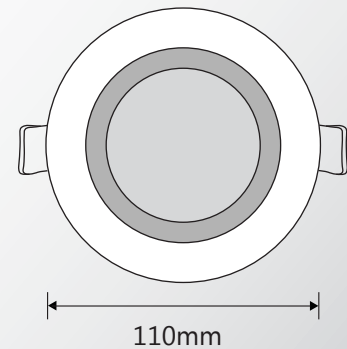

Titan 13W

TLTD3010WD | TLTD4010WD | TLTD5010WD

TECHNICAL INFORMATION

- 3 year replacement warranty
- Advanced heat sink diffusion
- High quality aluminium fascia
- 100° Beam angle
- IP44 Rated
- Dimmable down to 10% when using a Martec dimmer (MTD300VA)
- Long life energy saving LED technology

Wattage	13w		
Lumen Output	900lm	930lm	970lm
Colour Temp	3000k	4000k	5000k
Beam Angle	100°		
Approx Lamp Life	50,000HRS		
CRI	>80		
Cut Out	90mm		
Ordering Codes			
Matt White Frame	TLTD3010WD	TLTD4010WD	TLTD5010WD