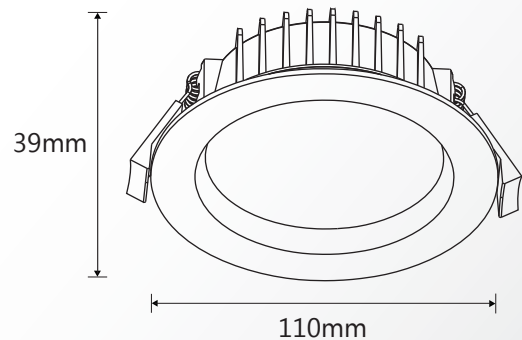

Titan 13W

TLTD3010WD | TLTD4010WD | TLTD5010WD

TECHNICAL INFORMATION

- 3 year replacement warranty
- Advanced heat sink diffusion
- High quality aluminium fascia
- 100° Beam angle
- IP44 Rated
- Dimmable down to 10% when using a Martec dimmer (MTD300VA)
- Long life energy saving LED technology

Wattage	13w		
Lumen Output	900lm	930lm	970lm
Colour Temp	3000k	4000k	5000k
Beam Angle	100°		
Approx Lamp Life	50,000HRS		
CRI	>80		
Cut Out	90mm		
Ordering Codes			
Matt White Frame	TLTD3010WD	TLTD4010WD	TLTD5010WD