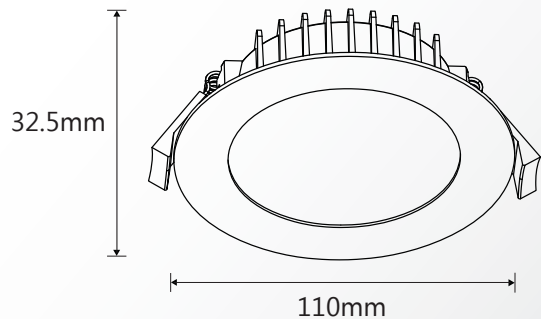

TECHNICAL INFORMATION

- 3 year replacement warranty
- Advanced heat sink diffusion
- High quality aluminium fascia
- 100° Beam angle
- IP44 Rated
- Dimmable down to 10% when using a Martec dimmer (MTD300VA)
- Long life energy saving LED technology

Wattage	13w		
Lumen Output	900lm	930lm	970lm
Colour Temp	3000k	4000k	5000k
Beam Angle	100°		
Approx Lamp Life	50,000HRS		
CRI	>80		
Cut Out	90mm		
Ordering Codes			
Matt White Frame	TLBD3010WD	TLBD4010WD	TLBD5010WD