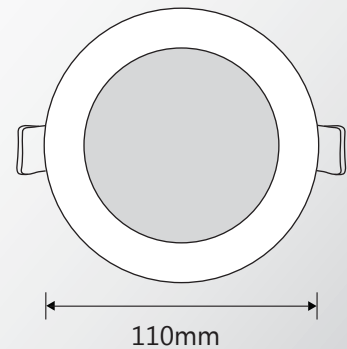

TECHNICAL INFORMATION

- 3 year replacement warranty
- Advanced heat sink diffusion
- High quality aluminium fascia
- 100° Beam angle
- IP44 Rated
- Dimmable down to 10% when using a Martec dimmer (MTD300VA)
- Long life energy saving LED technology

Wattage	13w		
Lumen Output	900lm	930lm	970lm
Colour Temp	3000k	4000k	5000k
Beam Angle	100°		
Approx Lamp Life	50,000HRS		
CRI	>80		
Cut Out	90mm		
Ordering Codes			
Matt White Frame	TLBD3010WD	TLBD4010WD	TLBD5010WD