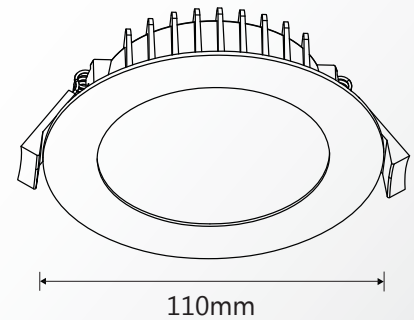

Blitz CCT 13W

TLBD34510WD

TECHNICAL INFORMATION

- 3 year replacement warranty
- Switchable between 3000K, 4000K or 5000K
- Advanced heat sink diffusion
- High quality aluminium fascia
- 100° Beam angle
- IP44 Rated
- Dimmable down to 10% when using a Martec dimmer (MTD300VA)
- Long life energy saving LED technology

Wattage	13w		
Lumen Output	900lm	930lm	970lm
Colour Temp	3000k, 4000k or 5000k switchable		
Beam Angle	100°		
Approx Lamp Life	50,000HRS		
CRI	>80		
Cut Out	90mm		
Ordering Codes			
Matt White Frame	TLBD34510WD		