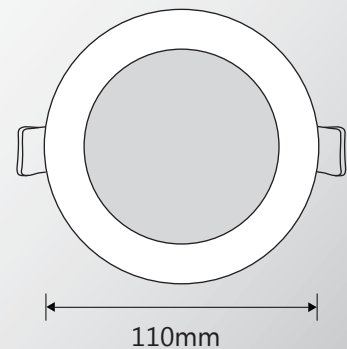

Blitz CCT 13W

TLBD34510WD

TECHNICAL INFORMATION

- 3 year replacement warranty
- Switchable between 3000K, 4000K or 5000K
- Advanced heat sink diffusion
- High quality aluminium fascia
- 100° Beam angle
- IP44 Rated
- Dimmable down to 10% when using a Martec dimmer (MTD300VA)
- Long life energy saving LED technology

Wattage	13w		
Lumen Output	900lm	930lm	970lm
Colour Temp	3000k, 4000k or 5000k switchable		
Beam Angle	100°		
Approx Lamp Life	50,000HRS		
CRI	>80		
Cut Out	90mm		
Ordering Codes			
Matt White Frame	TLBD34510WD		