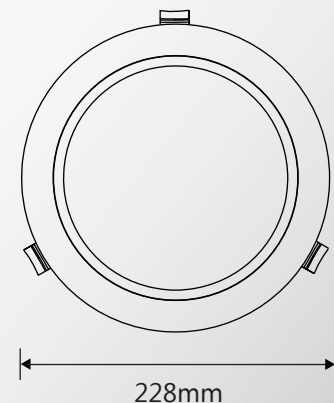

Arte 30W

TLADXL3010WD | TLADXL4010WD | TLADXL5010WD

TECHNICAL INFORMATION

- 3 year replacement warranty
- Advanced heat sink diffusion
- High quality aluminium construction
- Dimmable down to 10% when using a Martec dimmer (MTD300VA)
- Long life energy saving LED technology

Wattage	30w		
Lumen Output	2700lm	2800lm	2900lm
Colour Temp	3000k	4000k	5000k
Beam Angle	100°		
Approx Lamp Life	50,000HRS		
CRI	>85		
Cut Out	205-210mm		
Ordering Codes			
Matt White Frame	TLADXL3010WD	TLADXL4010WD	TLADXL5010WD