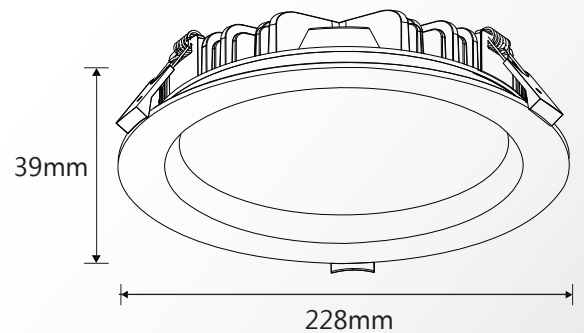

Wattage	30w		
Lumen Output	2700lm	2800lm	2900lm
Colour Temp	3000k	4000k	5000k
Beam Angle	100°		
Approx Lamp Life	50,000HRS		
CRI	>85		
Cut Out	205-210mm		
Ordering Codes			
Matt White Frame	TLADXL3010WD	TLADXL4010WD	TLADXL5010WD