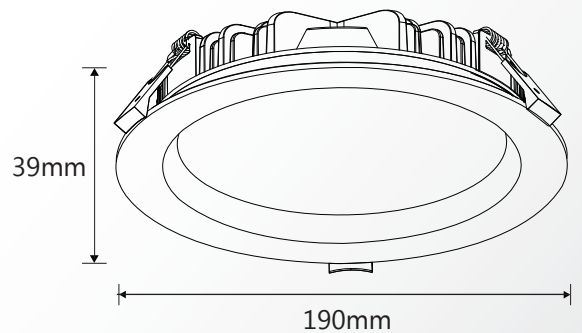

190mm

190mm

Wattage	20w		
Lumen Output	2100lm	2120lm	2150lm
Colour Temp	3000k	4000k	5000k
Beam Angle	100°		
Approx Lamp Life	50,000HRS		
CRI	>85		
Cut Out	165-170mm		
Ordering Codes			
Matt White Frame	TLADL3010WD	TLADL4010WD	TLADL5010WD