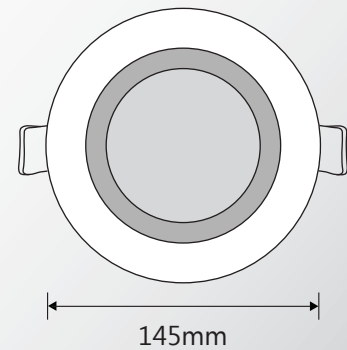

Arte 15W

TLADM3010WD | TLADM4010WD | TLADM5010WD

TECHNICAL INFORMATION

- 3 year replacement warranty
- Advanced heat sink diffusion
- High quality aluminium construction
- 100° Beam angle
- IP44 Rated
- Dimmable down to 10% when using a Martec dimmer (MTD300VA)

Wattage	15w		
Lumen Output	1270lm	1228lm	1223lm
Colour Temp	3000k	4000k	5000k
Beam Angle	100°		
Approx Lamp Life	50,000HRS		
CRI	>82		
Cut Out	115mm		
Ordering Codes			
Matt White Frame	TLADM3010WD	TLADM4010WD	TLADM5010WD