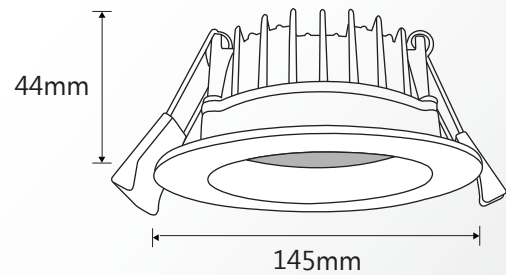

Arte 15W

TLADM3010WD | TLADM4010WD | TLADM5010WD

TECHNICAL INFORMATION

- 3 year replacement warranty
- Advanced heat sink diffusion
- High quality aluminium construction
- 100° Beam angle
- IP44 Rated
- Dimmable down to 10% when using a Martec dimmer (MTD300VA)

Wattage	15w		
Lumen Output	1270lm	1228lm	1223lm
Colour Temp	3000k	4000k	5000k
Beam Angle	100°		
Approx Lamp Life	50,000HRS		
CRI	>82		
Cut Out	115mm		
Ordering Codes			
Matt White Frame	TLADM3010WD	TLADM4010WD	TLADM5010WD