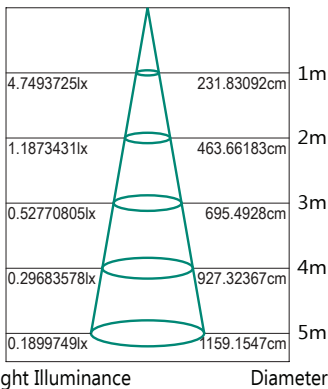

Slip LED

Slip Square Step Light 5000K

The Slip 3.6w recessed LED step light is an energy efficient modern fitting that provides a simple, yet elegant solution for low level lighting. Perfect for providing directional light along a staircase or hallway. The Slip is available in both square and rectangular fittings.

FEATURES

- /// 3 year replacement warranty
- /// Anti glare reflector
- /// Square recessed step light
- /// Great for delivering light at low heights

TECHNICAL INFORMATION

Power: 3.6W
CCT: 5000K (Cool White)
Lumens: 330lm
Beam Angle: 40°
Size (mm): 65mm x 82mm
Cut out size width: 47mm
Cut out size depth: 42mm
Cut out size height: 67mm
CRI: ≥82

DIAGRAMS

Lux-Distance Diagram

Light Distribution Curve (Unit: cd)