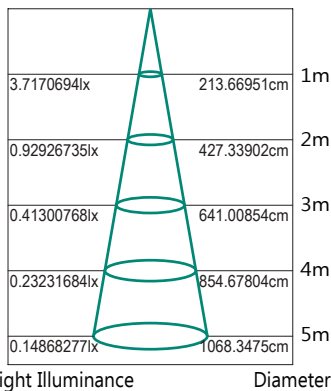

FEATURES

- /// 3 year replacement warranty
- /// Anti glare reflector
- /// Square recessed step light
- /// Great for delivering light at low heights

TECHNICAL INFORMATION

Power: 3.6W
CCT: 3000K (Warm White)
Lumens: 300lm
Beam Angle: 40°
Size (mm): 65mm x 82mm
Cut out size width: 47mm
Cut out size depth: 42mm
Cut out size height: 67mm
CRI: ≥82

DIAGRAMS

Lux-Distance Diagram

Light Distribution Curve (Unit: cd)