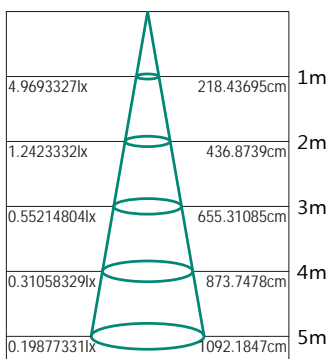

### TECHNICAL INFORMATION

**Power:** 4.5W  
**CCT:** 3000K (Warm White)  
**Lumens:** 400lm  
**Beam Angle:** 40°  
**Size (mm):** 135mm x 82mm  
**Cut out size width:** 117mm  
**Cut out size depth:** 42mm  
**Cut out size height:** 67mm  
**CRI:** ≥82

### DIAGRAMS

Lux-Distance Diagram

Height Illuminance      Diameter

Light Distribution Curve (Unit: cd)