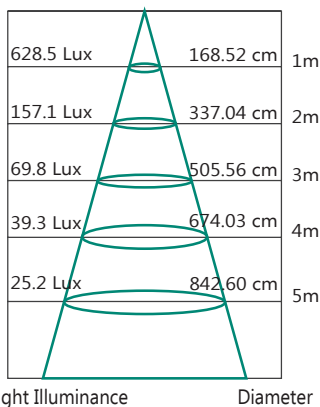

TECHNICAL INFORMATION

Power: 14W
CCT: 5000K (Cool White)
Lumens: 1000 lm
Beam Angle: 120°
Hole Cut Out: 70mm
Size (mm): 85mm x 85mm
CRI: ≥80

MLSD5012WD

MLSD5012BD

DIAGRAMS

Lux Distance Curve

Light Distribution Curve (Unit: cd)