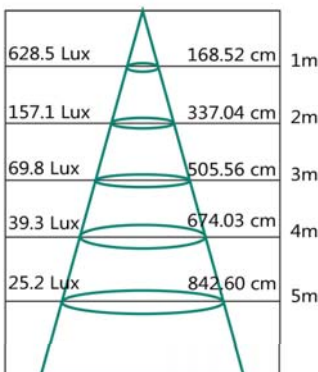

### TECHNICAL INFORMATION

**Power:** 14W  
**CCT:** 5000K (Cool White)  
**Lumens:** 1000lm  
**Beam Angle:** 120°  
**Hole Cut Out:** 70mm  
**Size (mm):** 85mm x 85mm  
**CRI:** ≥80

MLSD5012WD

MLSD5012BD

### DIAGRAMS

Lux Distance Curve

Height Illuminance      Diameter

Light Distribution Curve (Unit: cd)