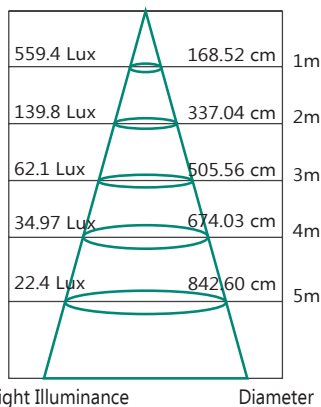

TECHNICAL INFORMATION

Power: 14W
CCT: 3000K (Warm White)
Lumens: 850lm
Beam Angle: 120°
Hole Cut Out: 70mm
Size (mm): 85mm x 85mm
CRI: ≥80

MLSD3012BD

MLSD3012WD

DIAGRAMS

Lux Distance Curve

Light Distribution Curve (Unit: cd)