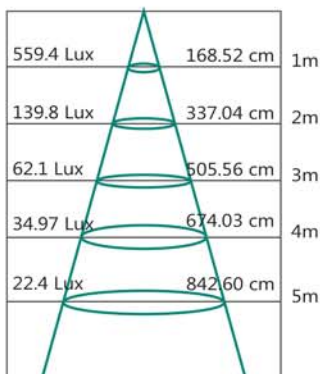

TECHNICAL INFORMATION

Power: 14W
CCT: 3000K (Warm White)
Lumens: 850lm
Beam Angle: 120°
Hole Cut Out: 70mm
Size (mm): 85mm x 85mm
CRI: ≥80

DIAGRAMS

Lux Distance Curve

Light Distribution Curve (Unit: cd)

MLSD3012BD