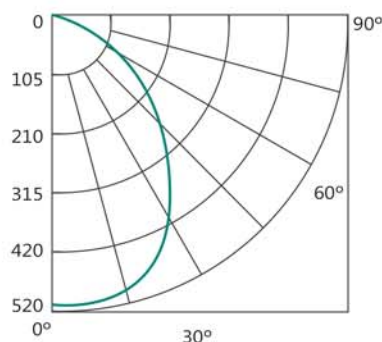

TECHNICAL INFORMATION

Power: 14W
CCT: 3000K (Warm White)
Lumens: 850lm
Beam Angle: 120°
Hole Cut Out: 70mm
Size (mm): 85mm x 85mm
CRI: ≥80

DIAGRAMS

Lux Distance Curve

Light Distribution Curve (Unit: cd)

MLSD3012BD