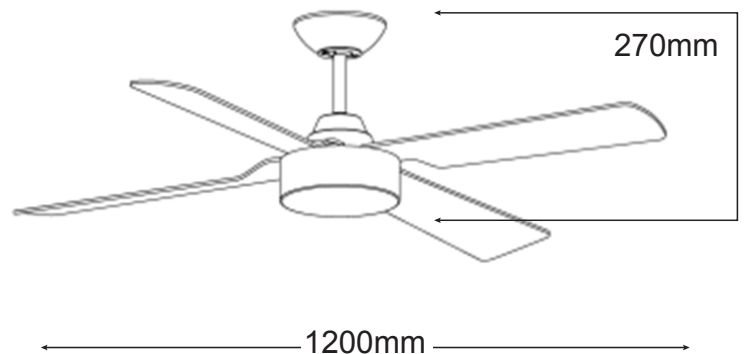

ROCKET

1200mm (48")

MRO124W
White

- /// 7 year warranty*
- /// Suitable for indoor/outdoor undercover use
- /// ABS composite construction
- /// Fully reversible for Summer & Winter
- /// Powerful and efficient 60W motor
- /// Electronically factory balanced blades
- /// 3 speed wall control included
- /// 1200mm (48") blade diameter
- /// Hangsure angle canopy