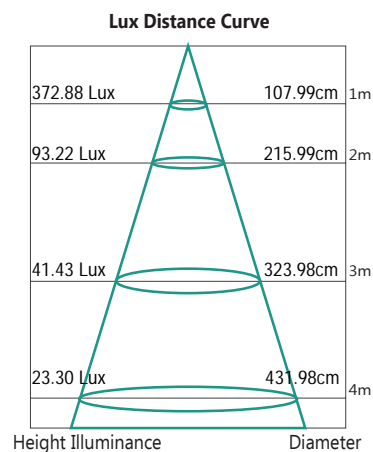

Pulse

Pulse Single Adjustable 5000K

The new Martec Pulse Single Adjustable outdoor accent light incorporates modern architectural design features with simplistic looks to bring households an unobtrusive exterior light perfect for any application. The Pulse Single Adjustable outdoor light is IP65 rated, which means it can survive the harshest environments, and with its COB LED lighting will highlight all the best aspects of your household's exteriors.

TECHNICAL INFORMATION

Power: 8W
CCT: 5000K (Cool White)
Lumens: 510 lm
Beam Angle: 60°
Size: 155mm x 84mm

DIAGRAMS

MLXP501AM

MLXP501AB