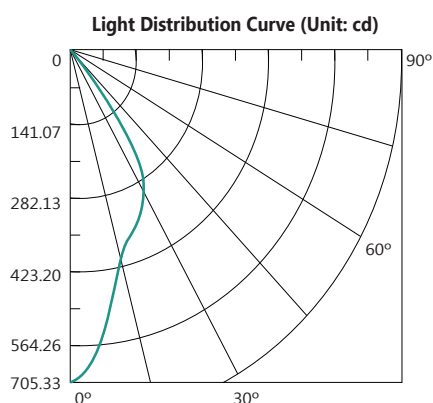

TECHNICAL INFORMATION

Power: 8W
CCT: 5000K (Cool White)
Lumens: 510 lm
Beam Angle: 60°
Size: 155mm x 84mm

DIAGRAMS

MLXP501AM

MLXP501AB