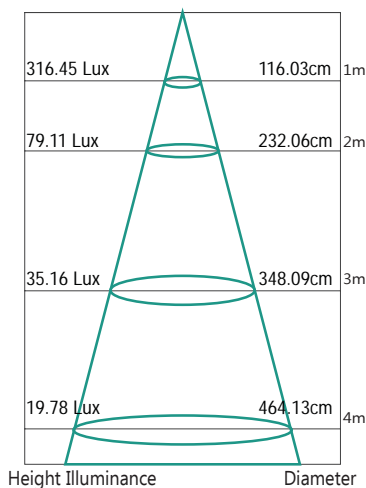

MLXP301AB

MLXP301AM

TECHNICAL INFORMATION

Power: 8W
CCT: 3000K (Warm White)
Lumens: 470 lm
Beam Angle: 60°
Size: 155mm x 84mm

DIAGRAMS

Lux Distance Curve

Light Distribution Curve (Unit: cd)